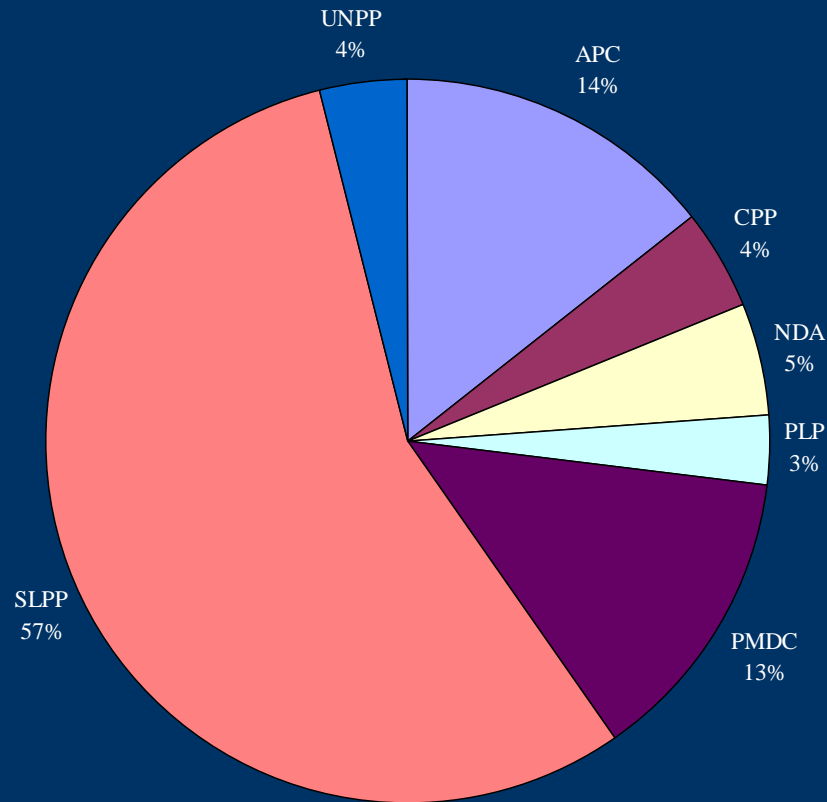

SLBS TV: coverage (access) for political parties and candidates (all programming)