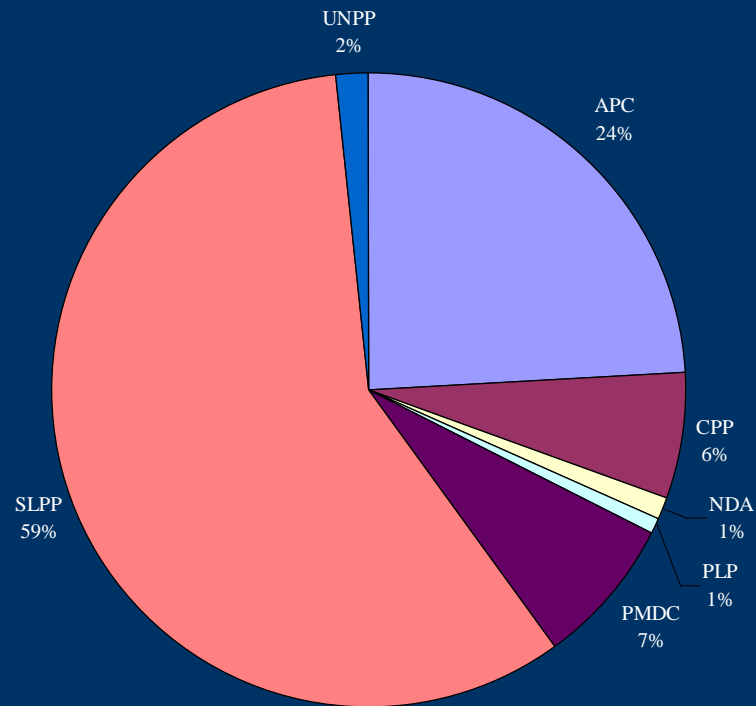

Standard Times: coverage (access) for political parties and candidates