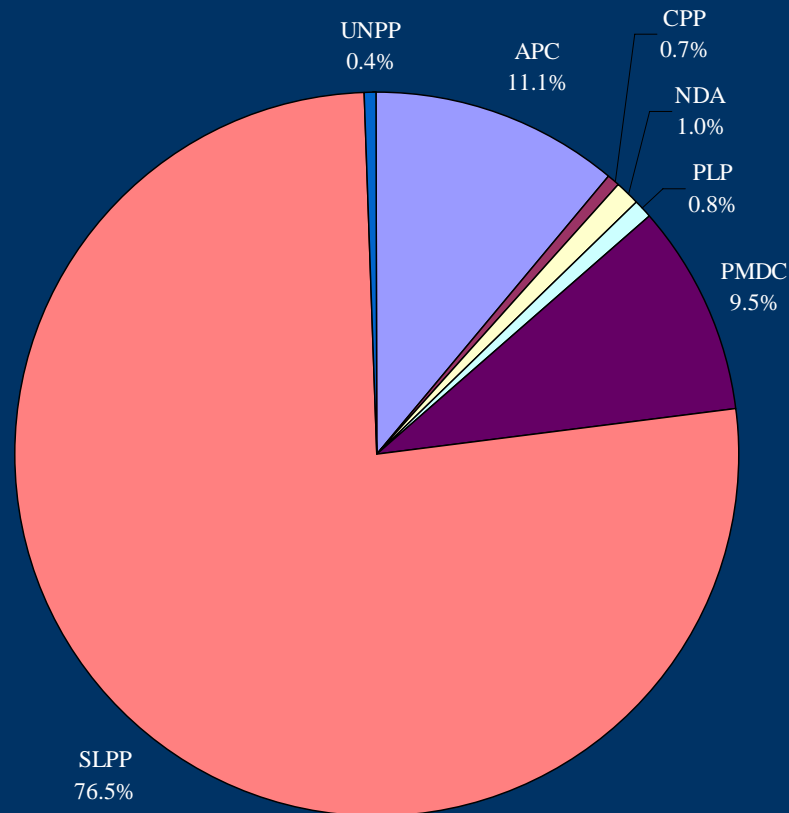

Radio Kaleone: coverage (access) for political parties and candidates (all programming)