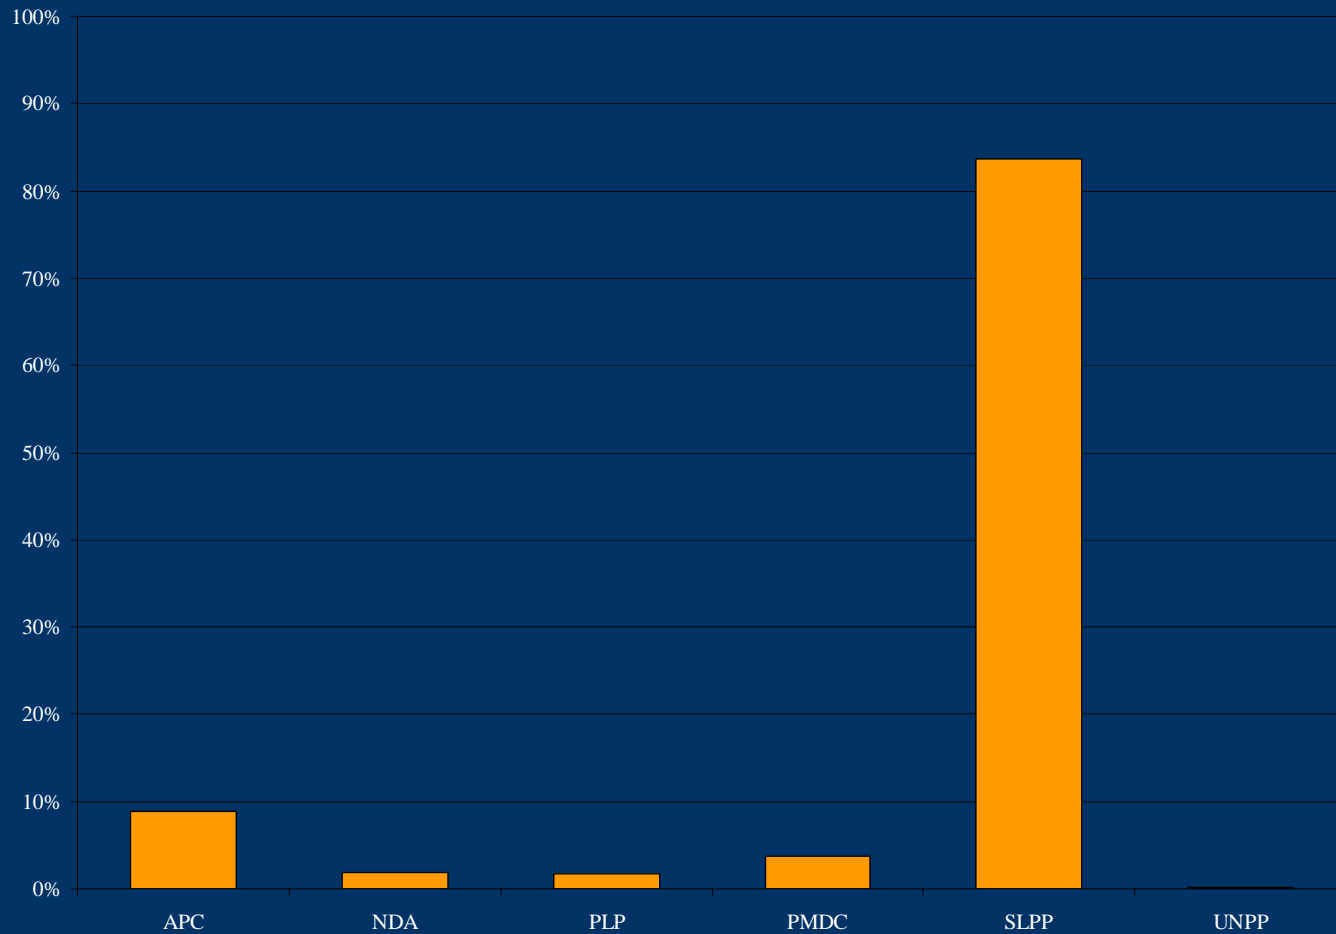

SLBS Radio: news coverage (access) for political parties and candidates