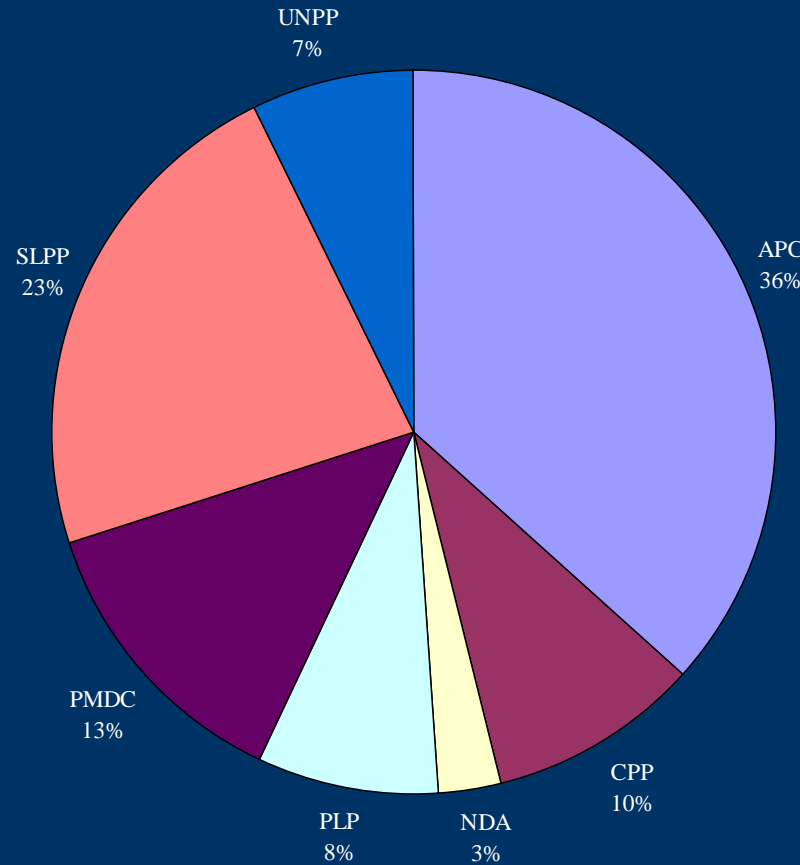

Radio Maria: coverage (access) for political parties and candidates (all programming)