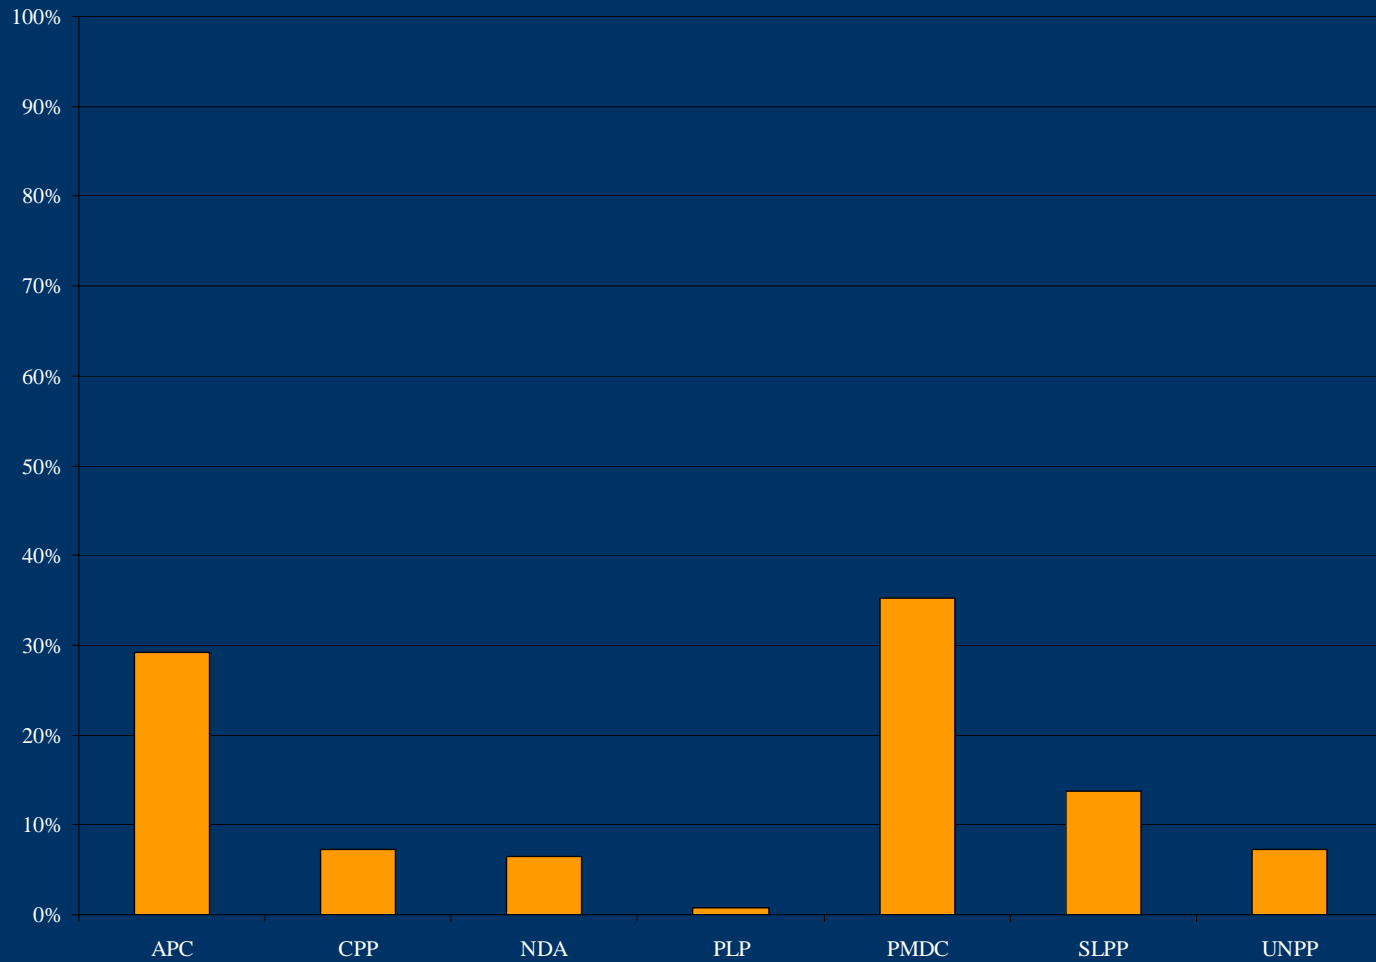

Radio Maria: news coverage (access) for political parties and candidates