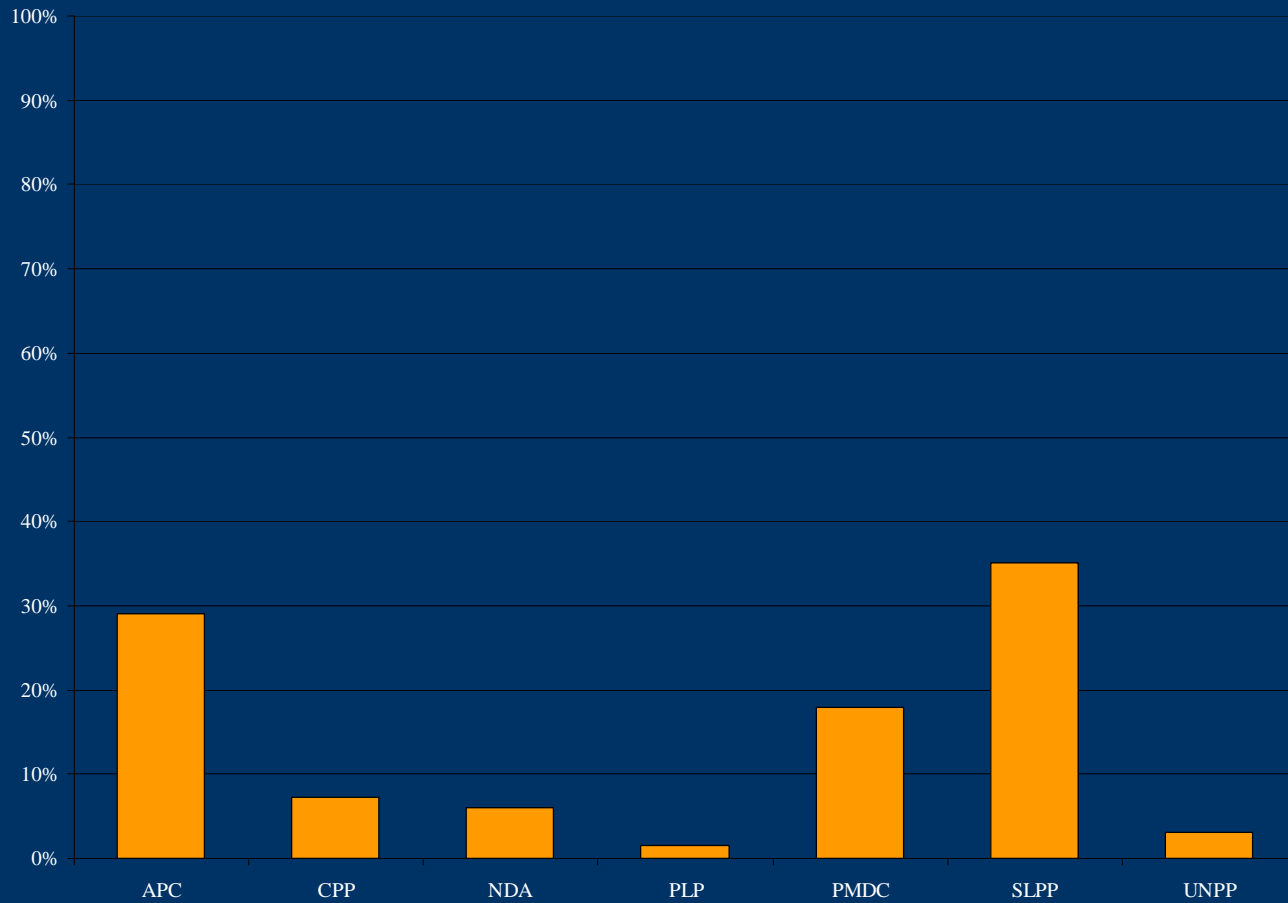

UN Radio: news coverage (access) for political parties and candidates