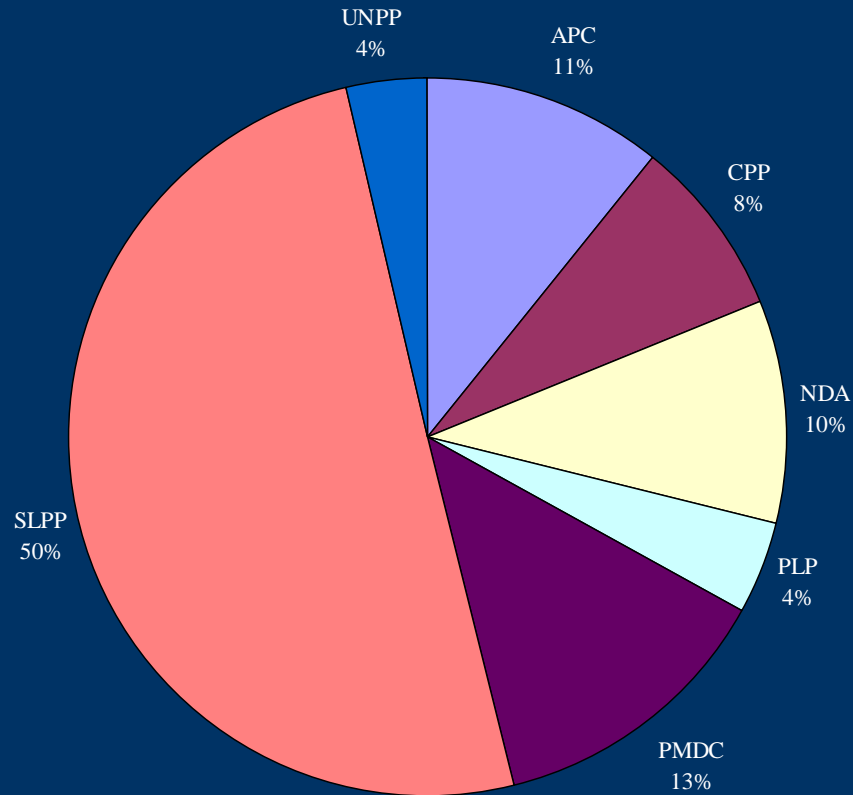

# European Union

Election Observation Mission to Sierra Leone 2007

## Media monitoring results

Sample: 10 July-11 August 2007 (peak time  
viewing and listening AM & PM)

# SLBS Radio: coverage (access) for political parties and candidates (all programming)