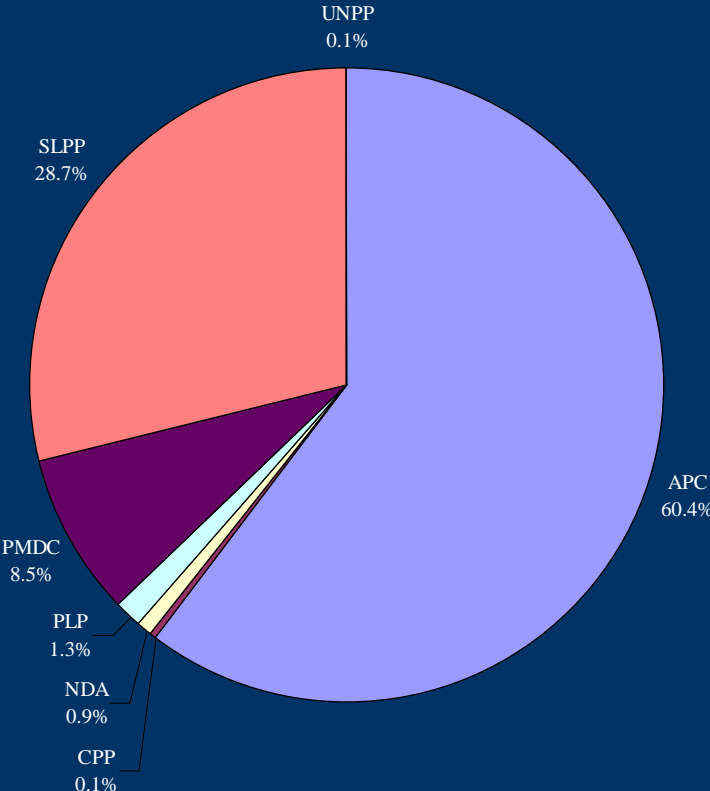

New Citizen: coverage (access) for political parties and candidates