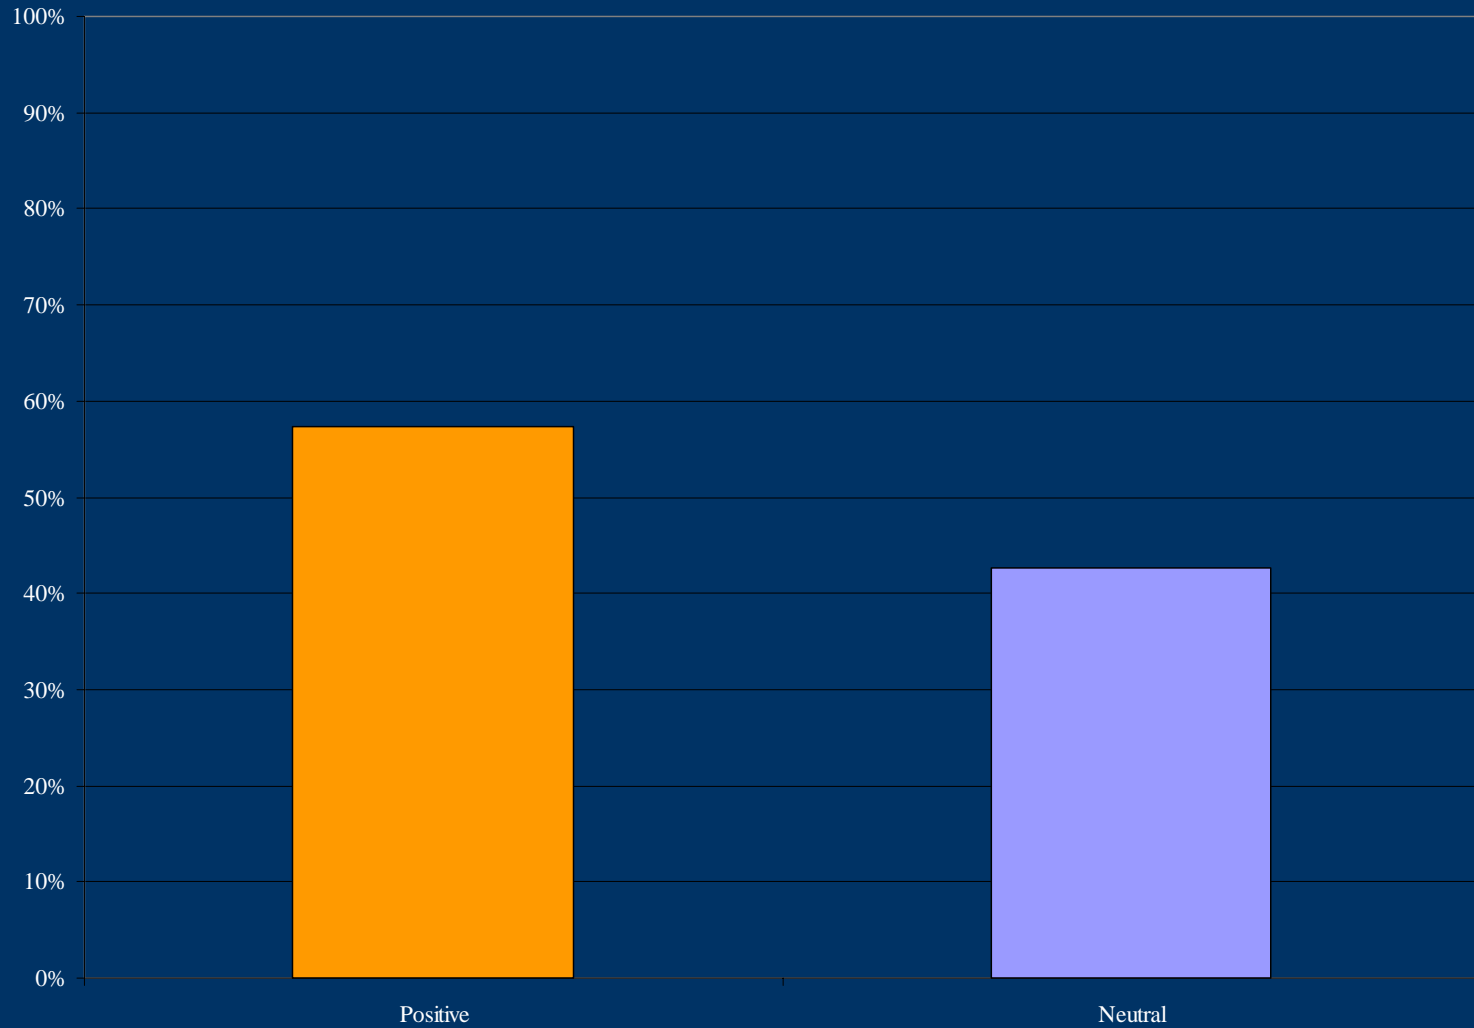

SLBS TV: tone of coverage