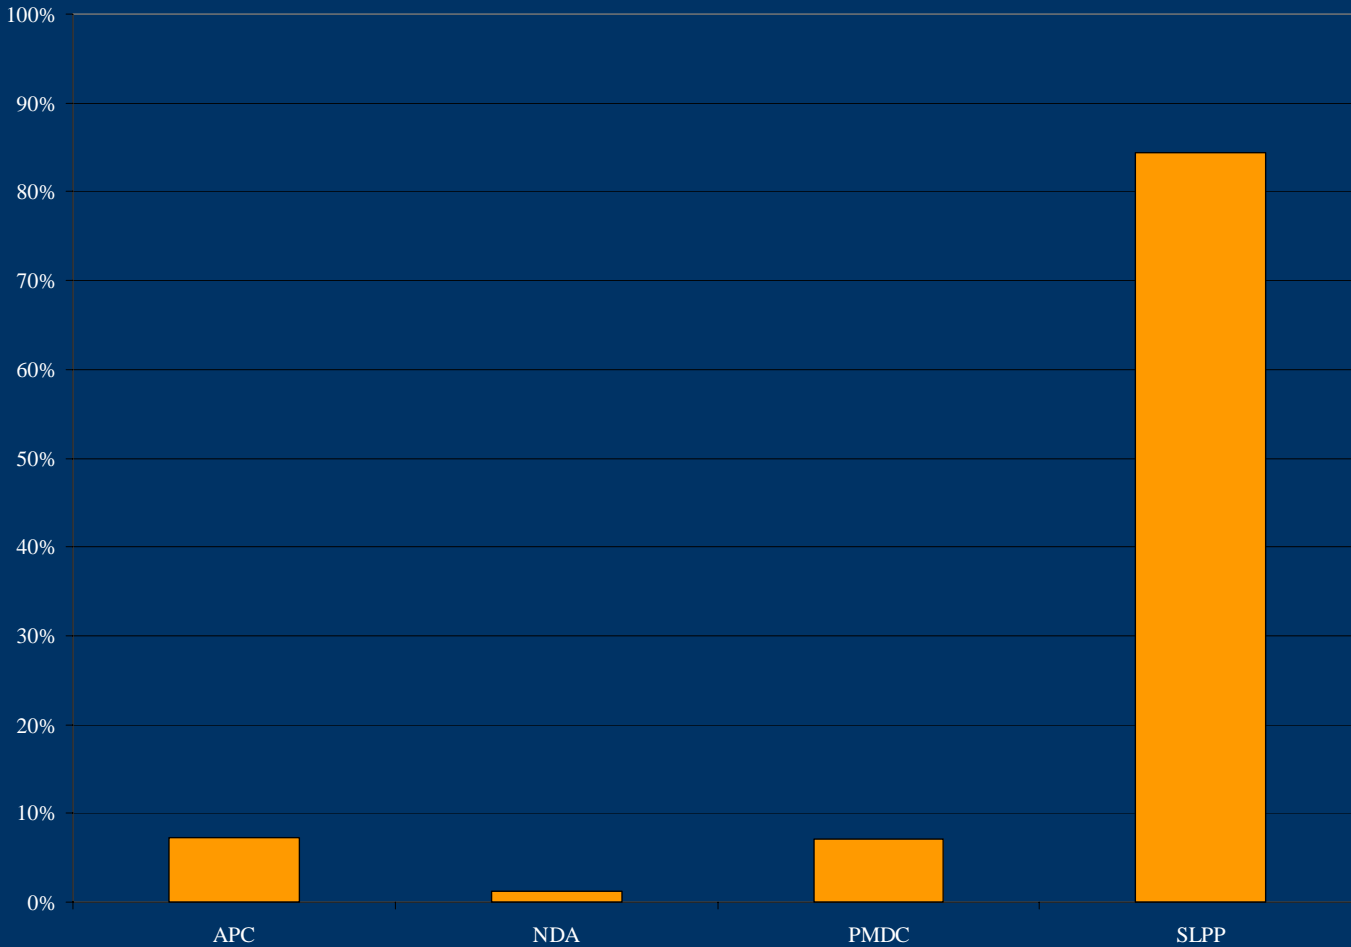

SLBS TV: news coverage (access) for political parties and candidates