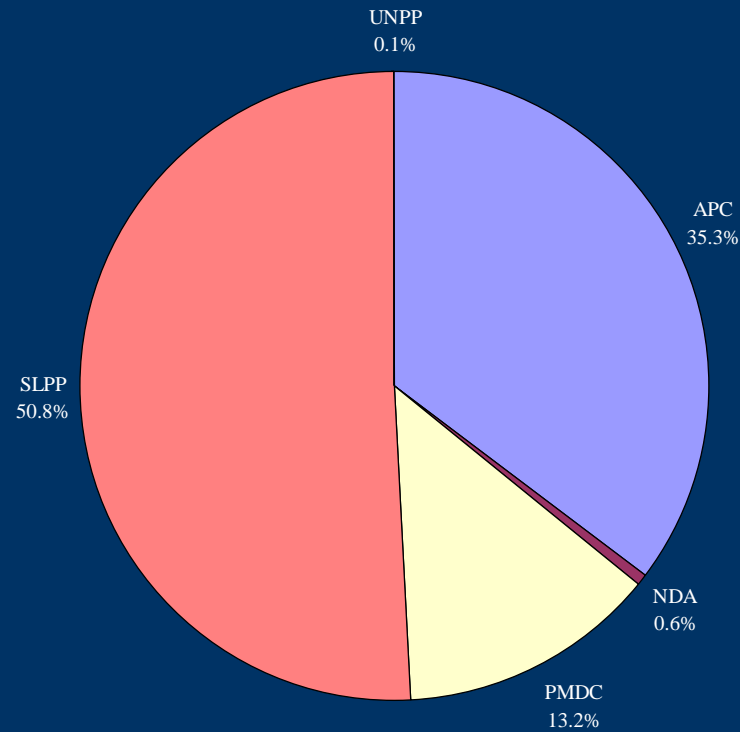

Awareness Times: coverage (access) for political parties and candidates