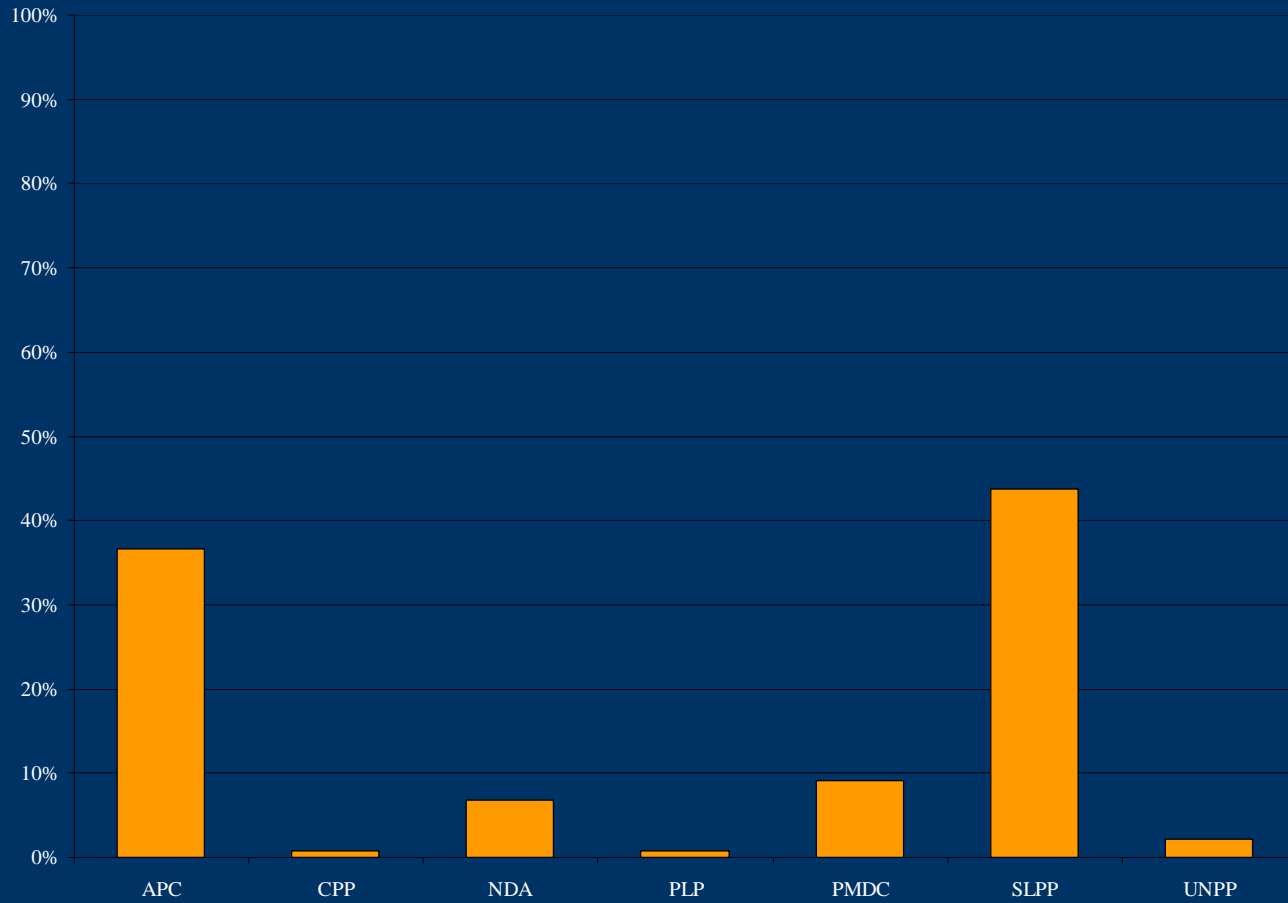

Skyy Radio: news coverage (access) for political parties and candidates