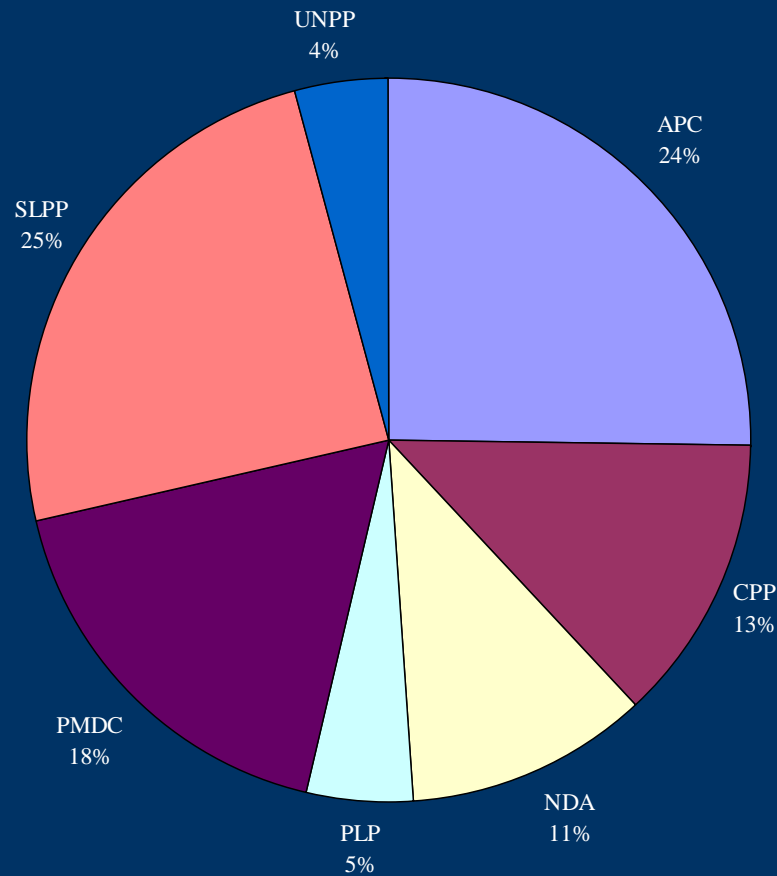

UN Radio: coverage (access) for political parties and candidates (all programming)