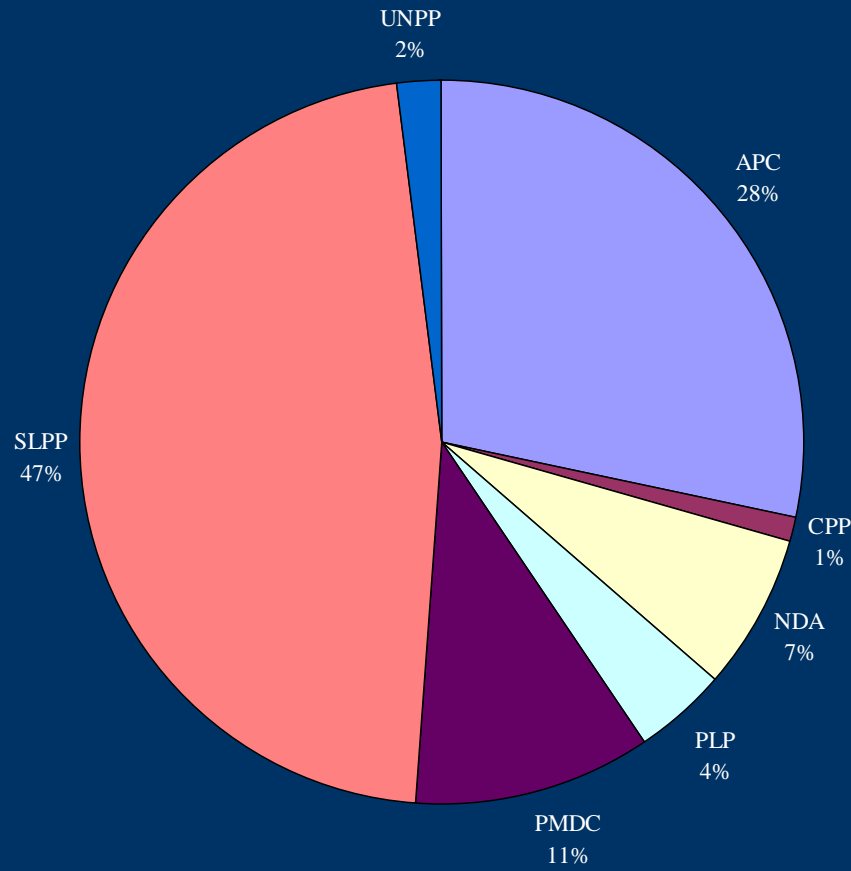

Skyy Radio: coverage (access) for political parties and candidates (all programming)