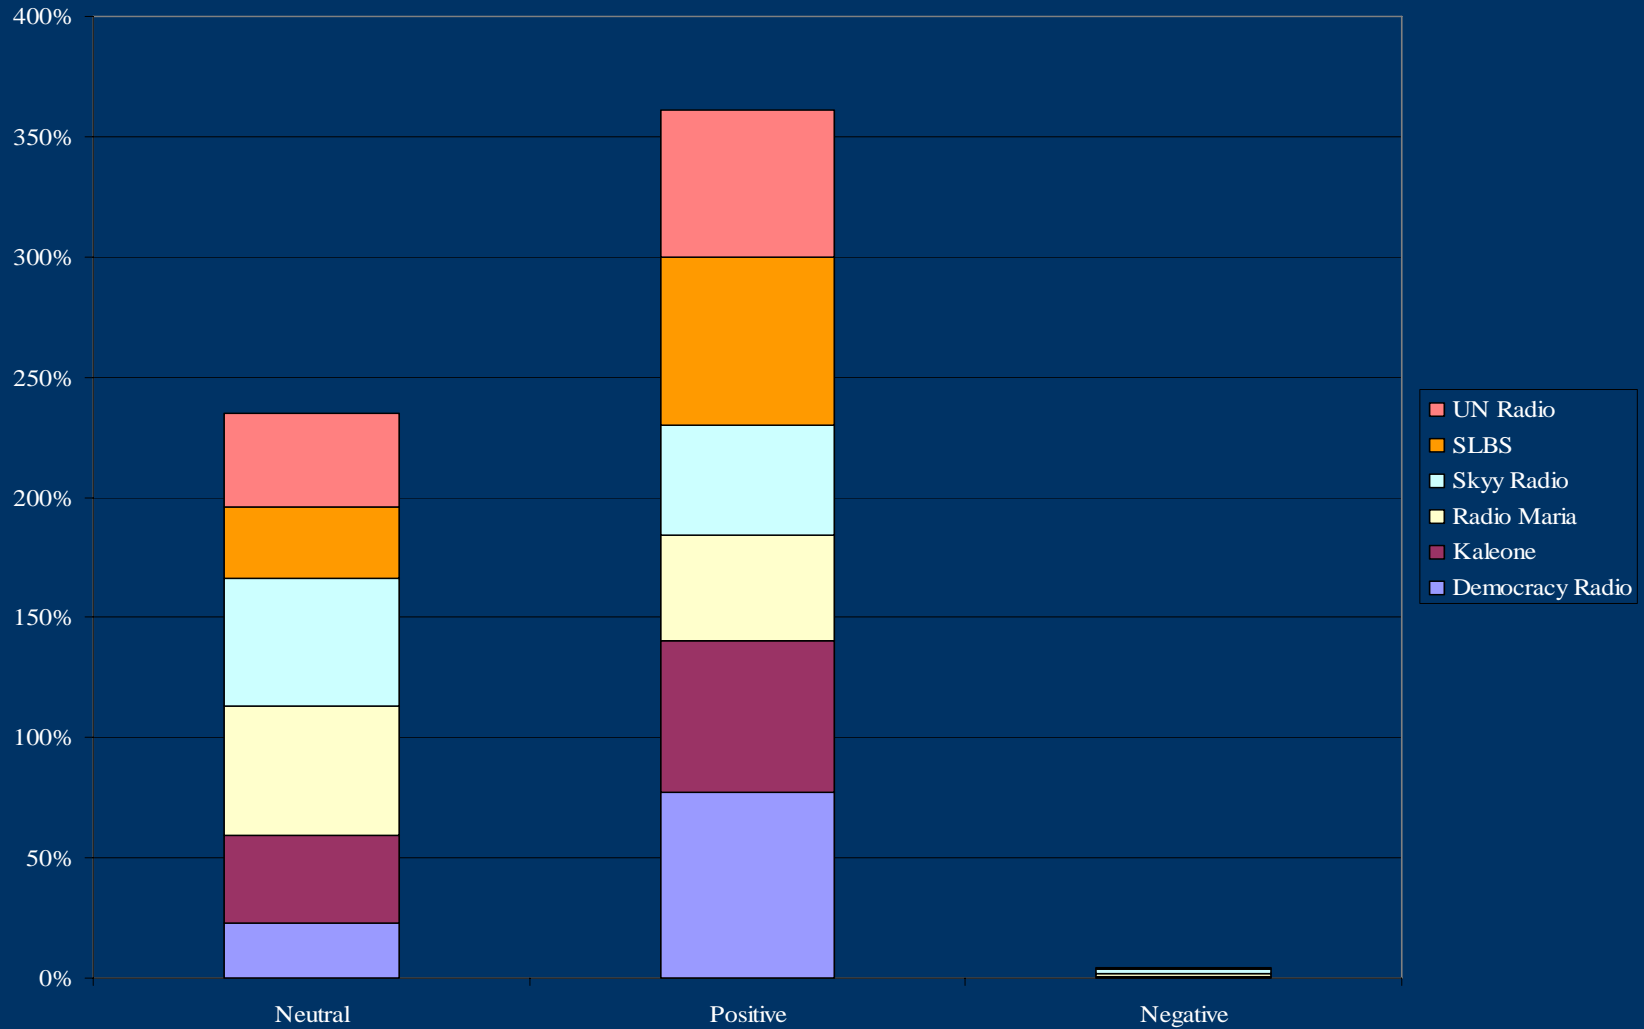

Tone of coverage (all radio stations in sample)