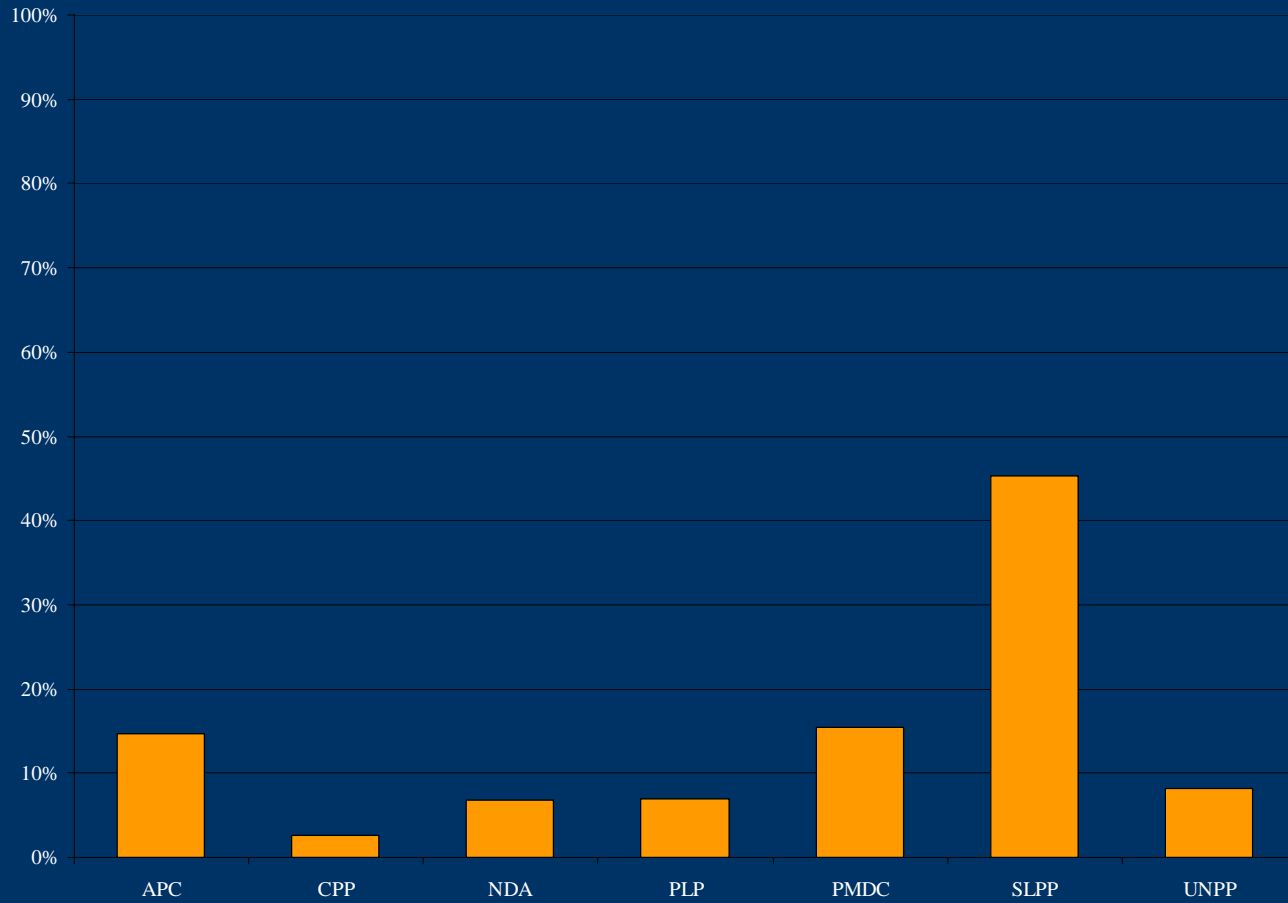

Radio Democracy: news coverage (access) for political parties and candidates