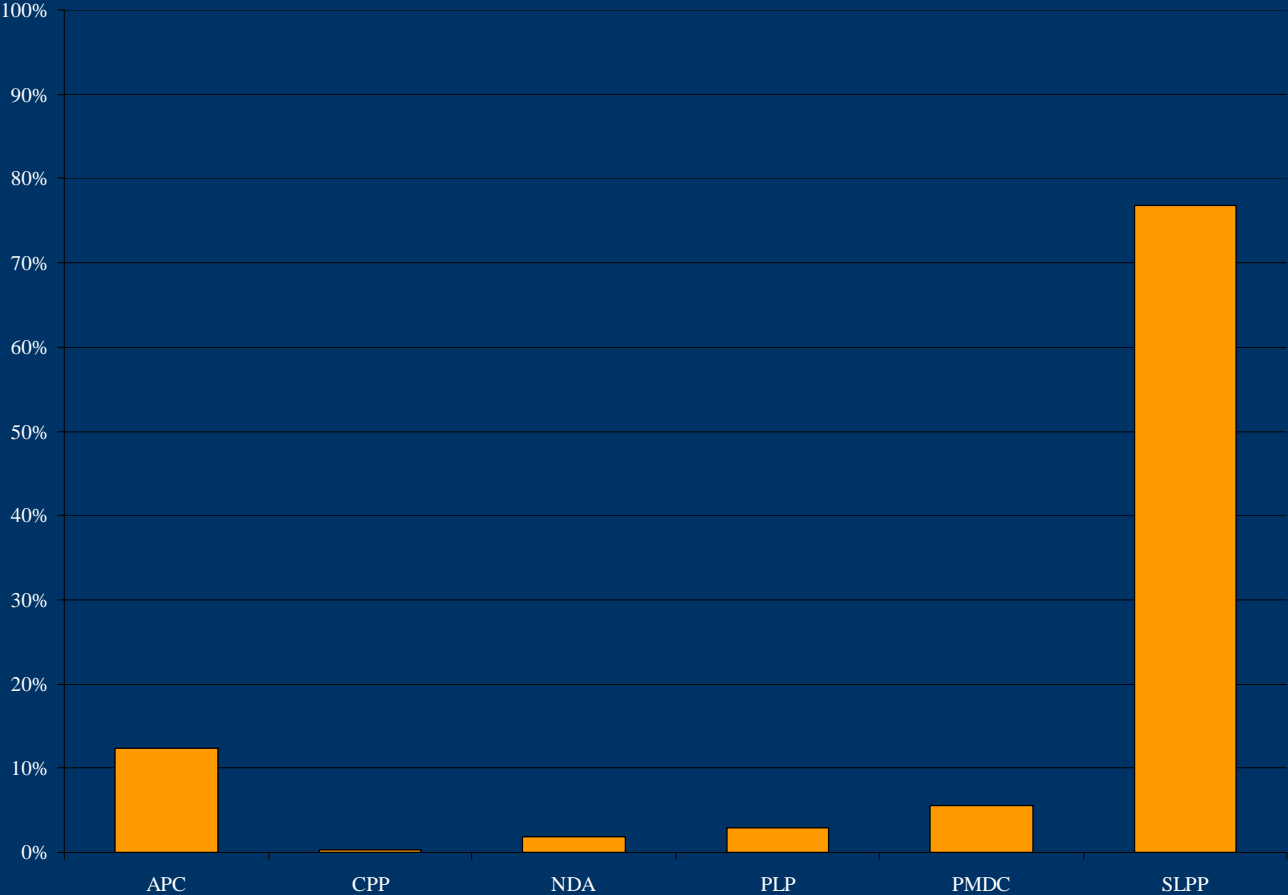

Radio Kaleone: news coverage (access) for political parties and candidates