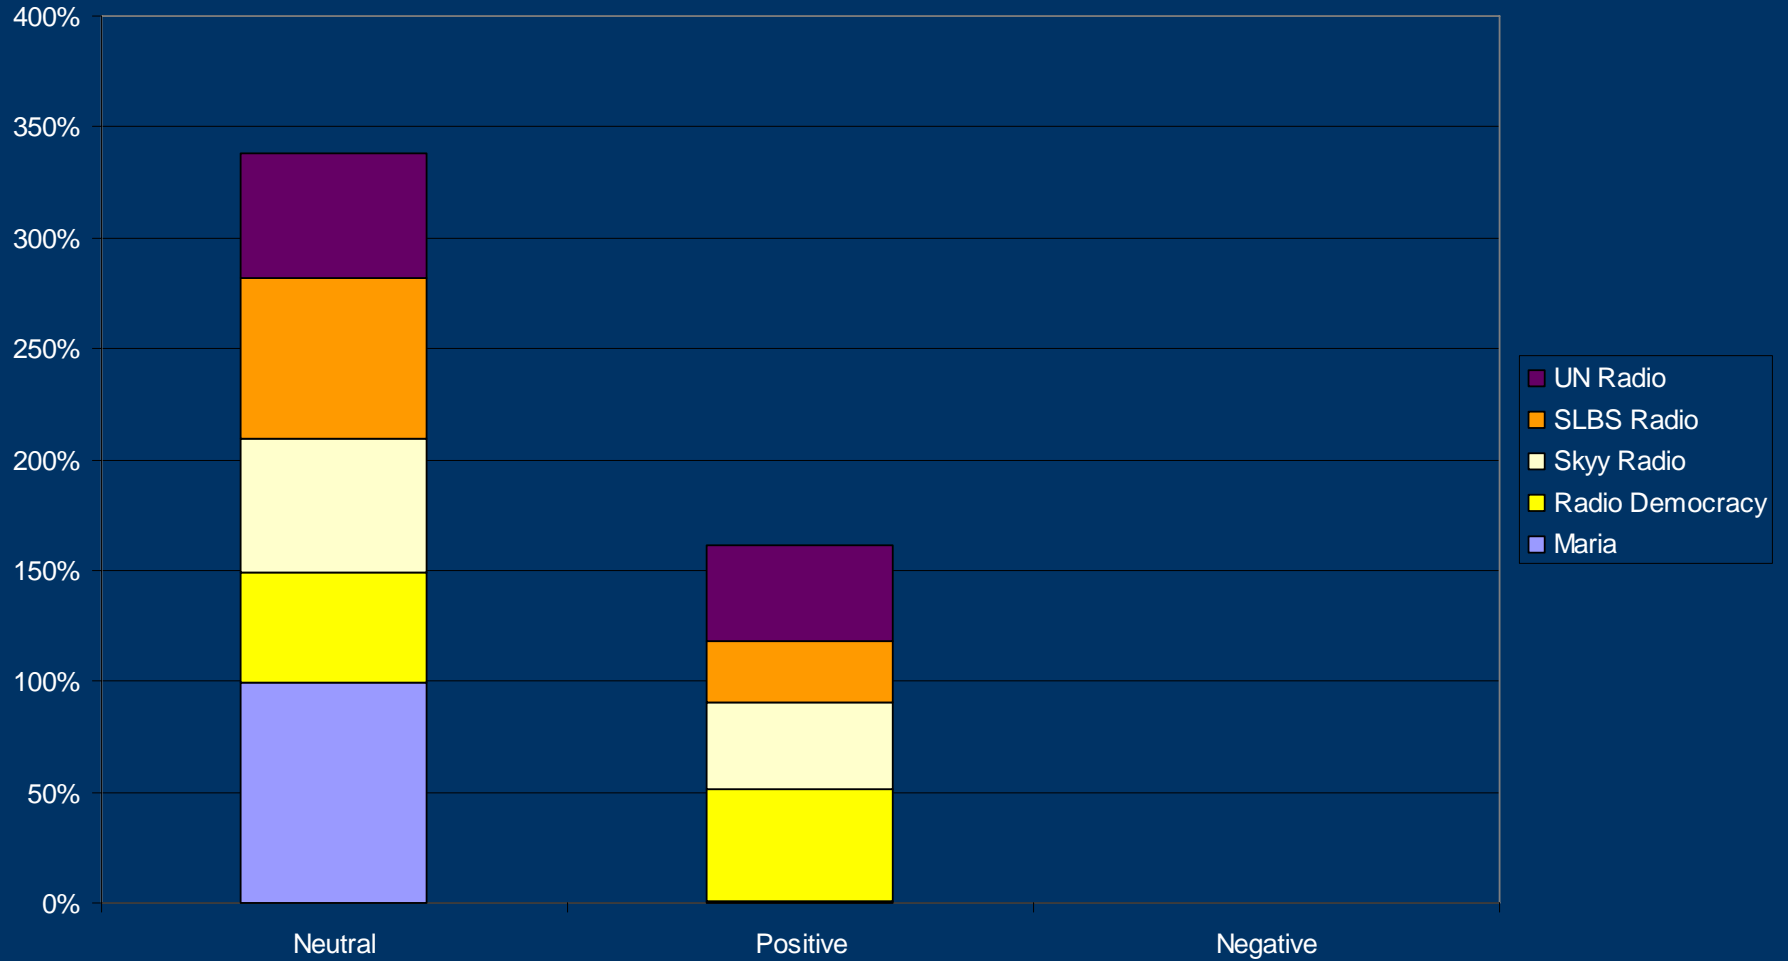

Tone of coverage (all radio stations in sample)