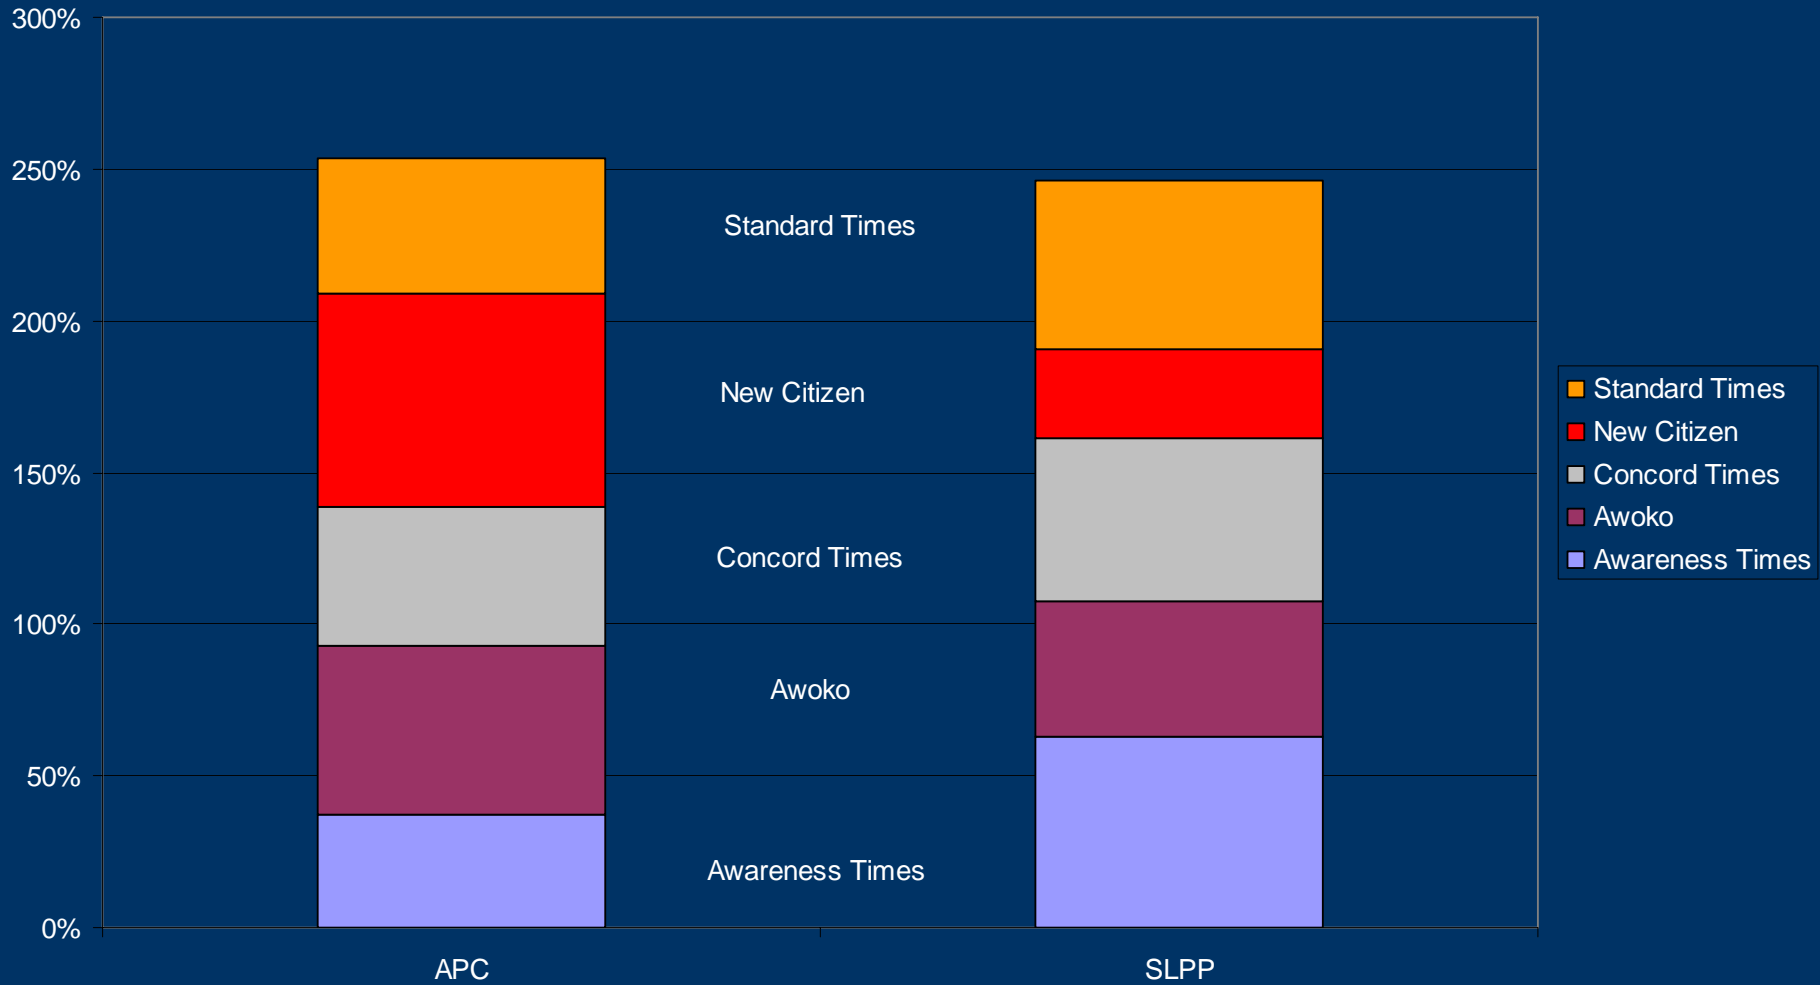

Newspaper coverage (access) for political parties and candidates