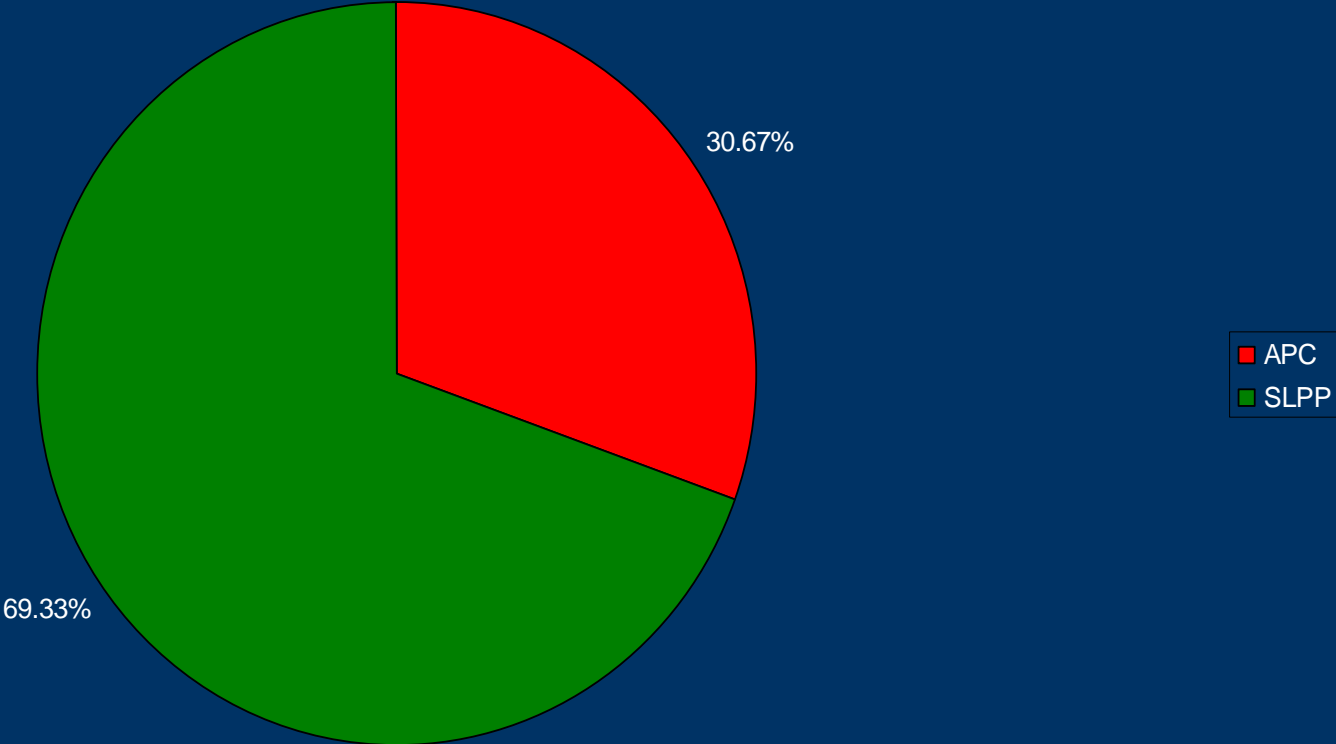

# European Union

Election Observation Mission to Sierra Leone 2007

## Media monitoring results

Sample: 25 August-September 8 2007 (peak time  
viewing and listening AM & PM)

# SLBS Radio: coverage (access) for political parties and candidates (all programming)