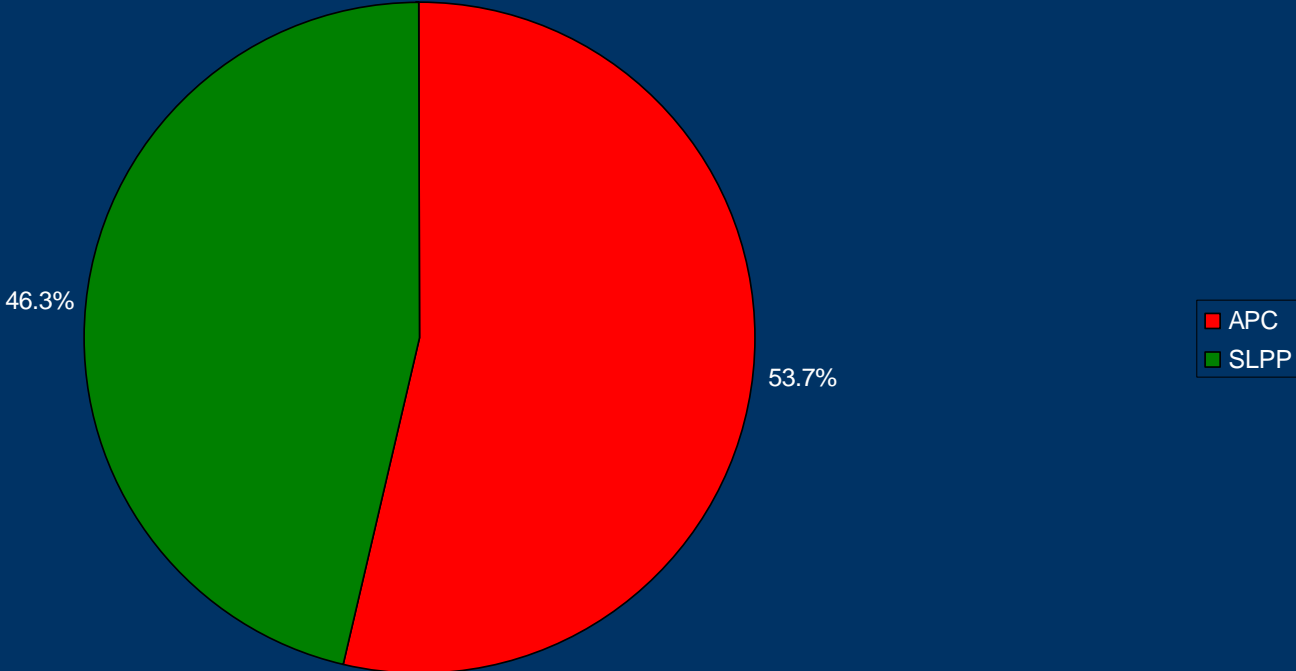

Radio Maria: coverage (access) for political parties and candidates (all programming)