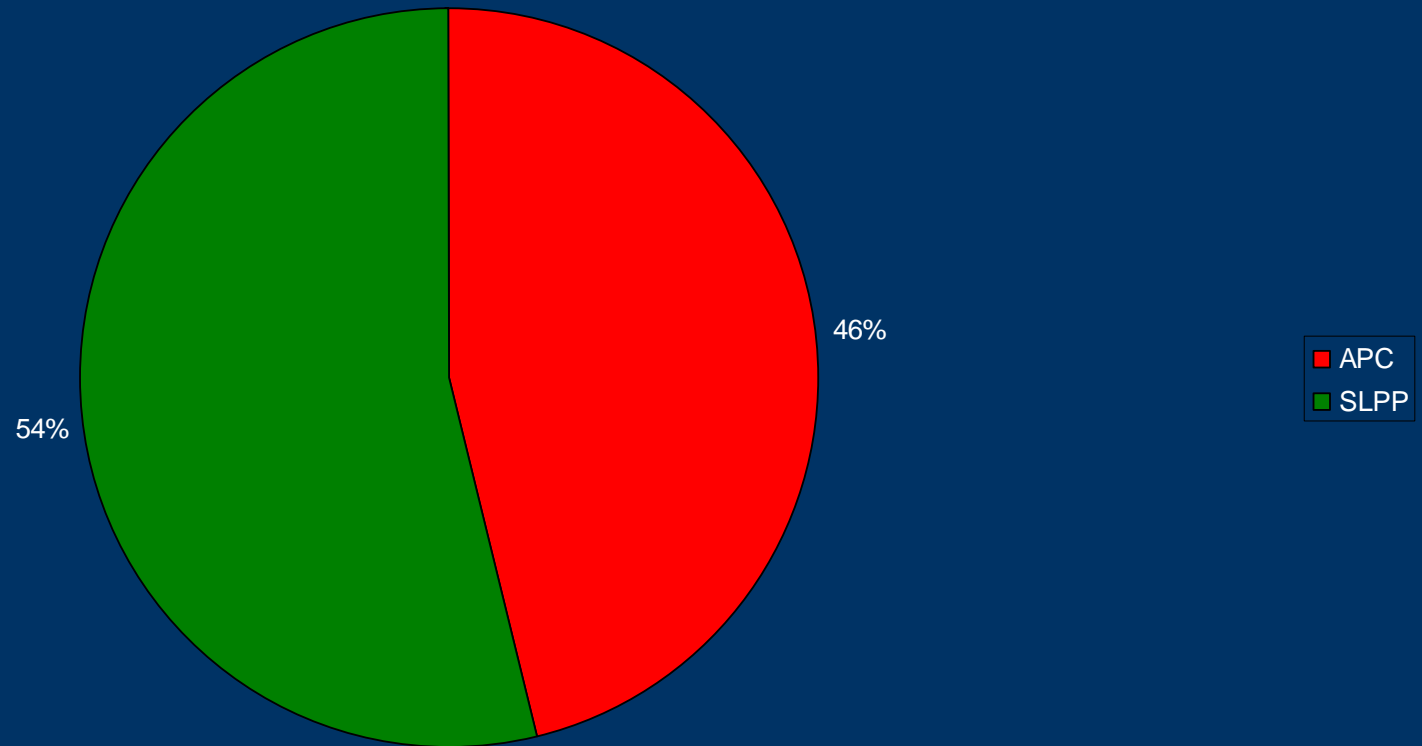

UN Radio: coverage (access) for political parties and candidates (all programming)