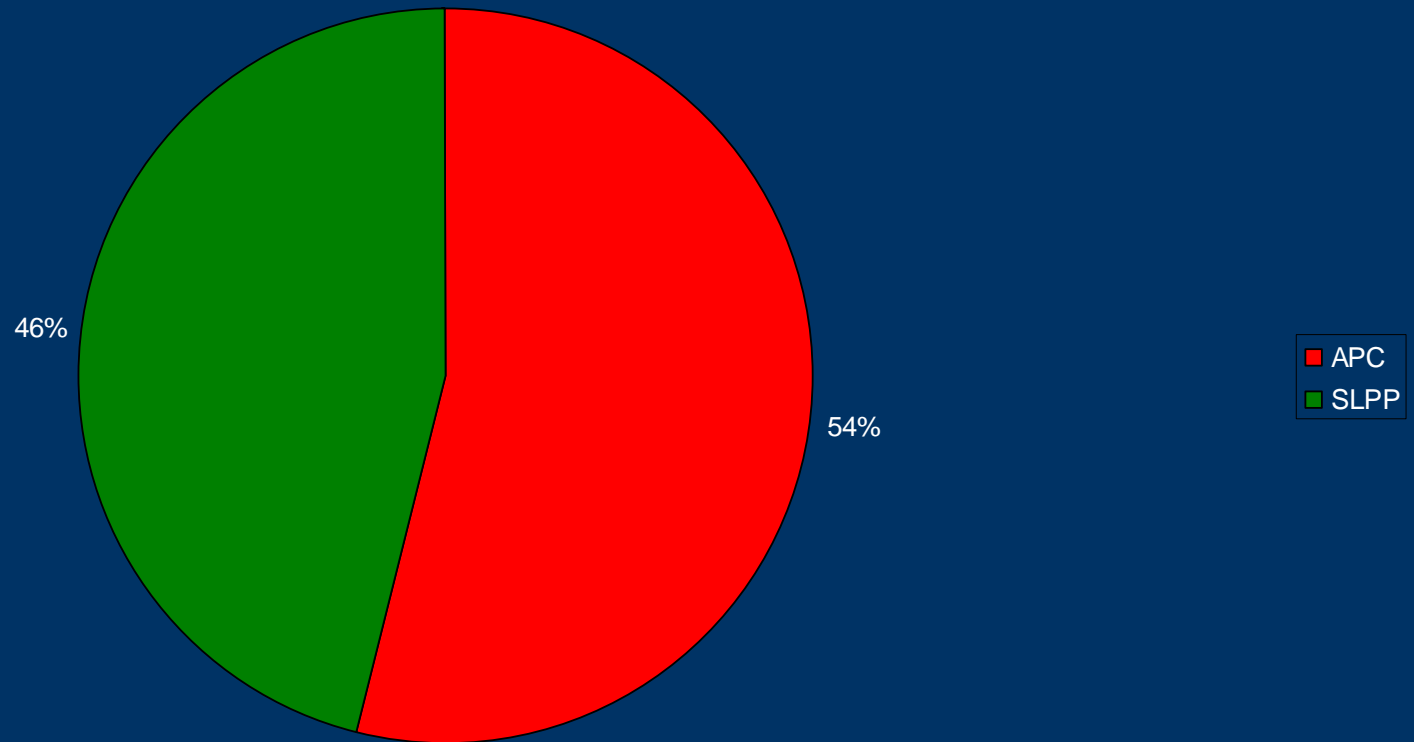

Radio Democracy: coverage (access) for political parties and candidates (all programming)