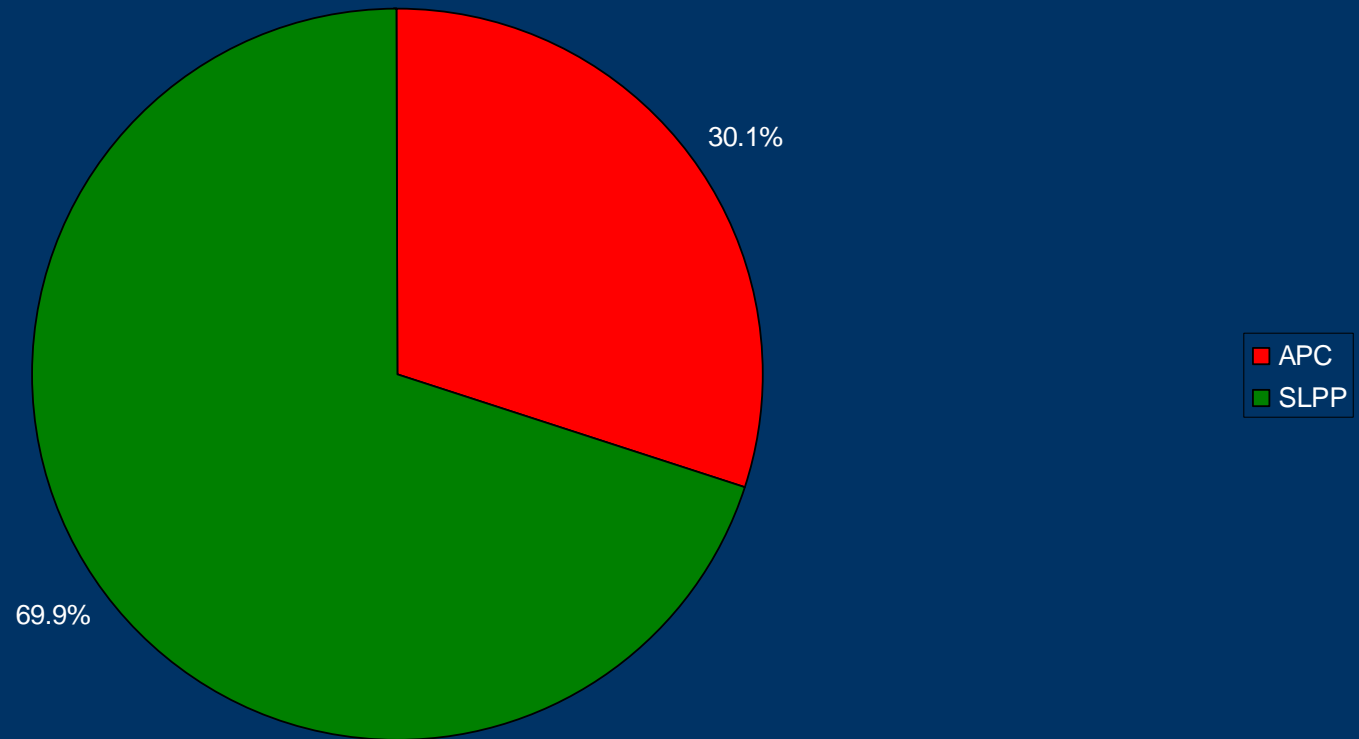

SLBS TV: coverage (access) for political parties and candidates (all programming)